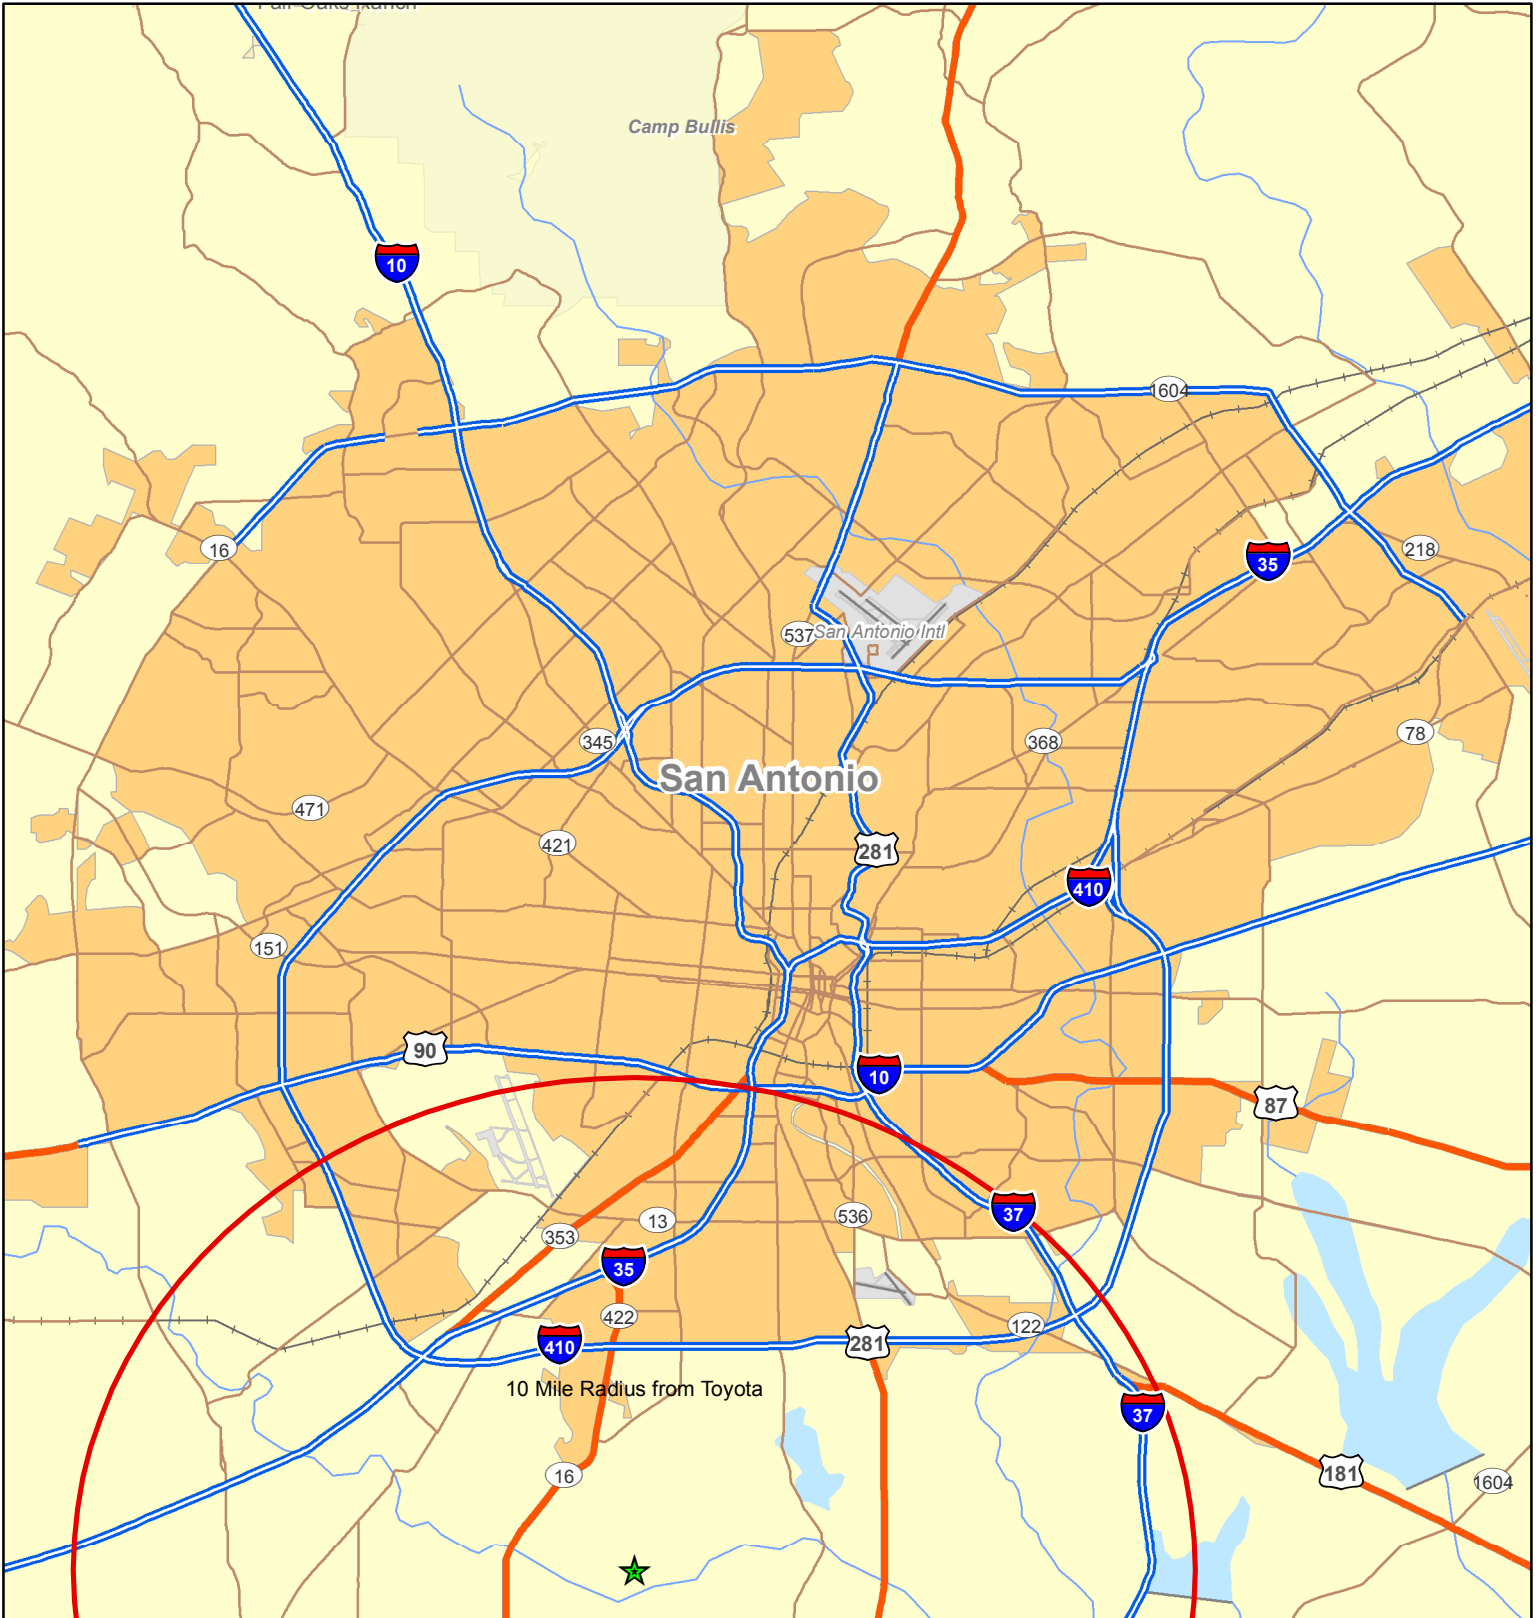

SA Real Estate Agents

Toyota Plant

★ Approximate Toyota Plant

□ 20 Mile Diameter Ring From Toyota

Map Courtesy of
Buddy Loessberg
(210) 601-0903

Locations are approximate